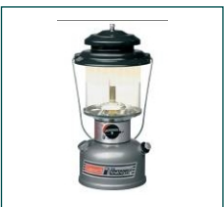

Coleman Outdoor Dual Fuel Appliances

H-COL-424-700
Coleman
2 Burner Stove

H-COL-428-700
Coleman
3 Burner Stove

H-COL-442-725
Coleman
Exponent Feather

H-COL-533-700
Coleman
Sportster II

H-COL-2000A750
Coleman
Dual Fuel
Northstar

H-COL-295-700
Coleman
Adjustable 2 Mantle
Powerhouse Lantern

H-COL-285-700
Coleman
Adjustable 2 Mantle
Dual Fuel Lantern

H-COL-282-700
Coleman
Single Mantle
Unleaded Lantern

Coleman Outdoor Gas Appliances

H-COL-F1-LITE-LANTERN
Coleman
F1 Ultra
Lightweight Lantern

H-COL-F1-POWER-PZ
Coleman
F1 Power PZ
Stove

H-COL-F1-LITE
Coleman
F1 Lite Stove

H-COL-F1-SPIRIT
Coleman
F1 Spirit

H-COL-F1-SPIRIT-KIT
Coleman
F1 Spirit Kit