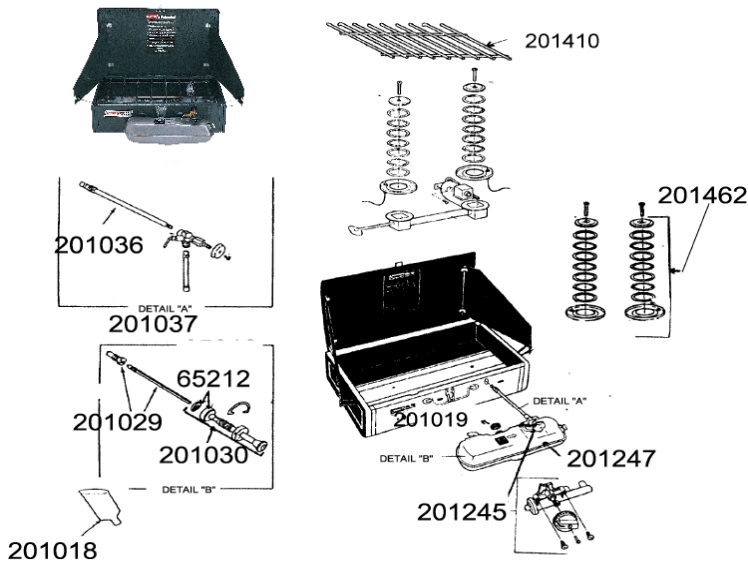

Spare Parts

Coleman 442 Feather Spares

Coleman 424 Twin Burner Spares

Coleman 533 Sportster II Spares

Image Ref	LCM Ref	Description	
65212	H-COL-216A5091	Pump Cup Package	
201016	H-COL-201016	Air Stem & Check Valve	Special Order Item
201017	H-COL-400E5211	Pump Plunger Current Model	
201018	H-COL-5103A700T	Filter Funnel	
201019	H-COL-220C1401	Filler Cap	
201020	H-COL-400-5551	Valve Assembly	
201029	H-COL-201029	Air Stem & Check Valve	Special Order Item
201030	H-COL-220A6201	Pump Repair Kit	
201036	H-COL-442-5891	Generator	
201037	H-COL-424-6601	Valve & Generator	
201239	H-COL-201239	Burner Ring Set	Special Order Item
201245	H-COL-201245	Ignitor	Special Order Item
201247	H-COL-424-5601	Tank Complete	Special Order Item
201250	H-COL-508-5571	Valve Assembly	
201257	H-COL-201257	Burner Box	Special Order Item
201259	H-COL-201259	Grate	Special Order Item
201462	H-COL-201462	Cap & Fillers Master Burner	Special Order Item
201410	H-COL-201410	Grate	Special Order Item