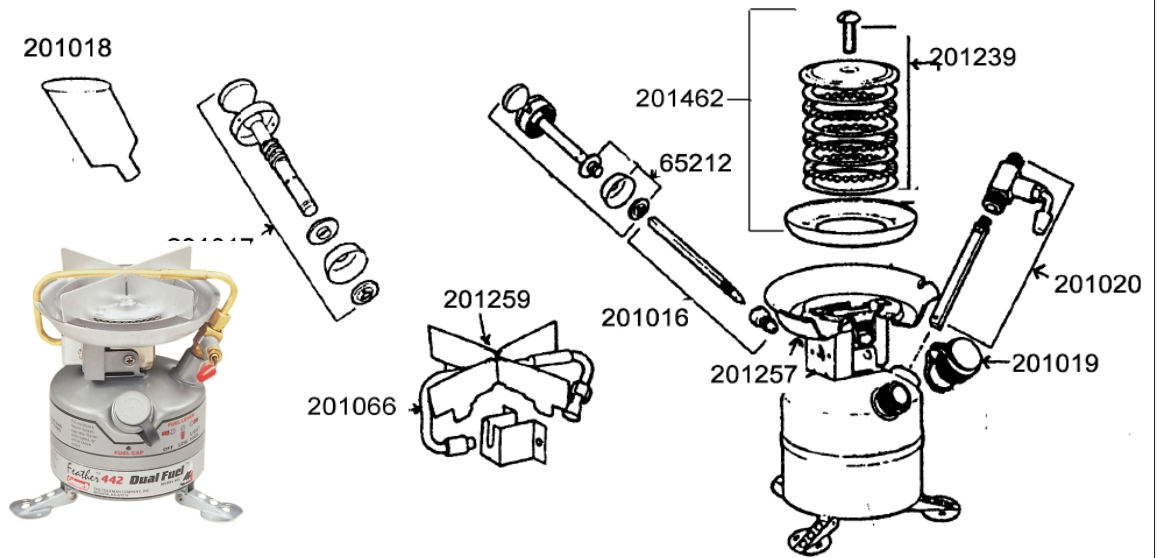

Spare Parts

Coleman 442 Feather Spares

Coleman 424 Twin Burner Spares

Coleman 533 Sportster II Spares

Image Ref	LCM Ref	Description	
65212	H-COL-216A5091	Pump Cup Package	
201016	H-COL-201016	Air Stem & Check Valve	Special Order Item
201017	H-COL-400E5211	Pump Plunger Current Model	
201018	H-COL-5103A700T	Filter Funnel	
201019	H-COL-220C1401	Filler Cap	
201020	H-COL-400-5551	Valve Assembly	
201029	H-COL-201029	Air Stem & Check Valve	Special Order Item
201030	H-COL-220A6201	Pump Repair Kit	
201036	H-COL-442-5891	Generator	
201037	H-COL-424-6601	Valve & Generator	
201239	H-COL-201239	Burner Ring Set	Special Order Item
201245	H-COL-201245	Ignitor	Special Order Item
201247	H-COL-424-5601	Tank Complete	Special Order Item
201250	H-COL-508-5571	Valve Assembly	
201257	H-COL-201257	Burner Box	Special Order Item
201259	H-COL-201259	Grate	Special Order Item
201462	H-COL-201462	Cap & Fillers Master Burner	Special Order Item
201410	H-COL-201410	Grate	Special Order Item