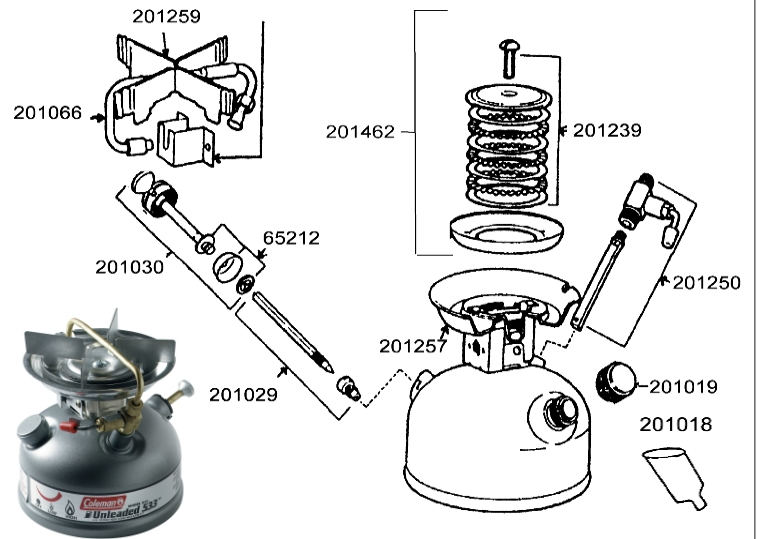

Spare Parts

Coleman 442 Feather Spares

Coleman 424 Twin Burner Spares

Coleman 533 Sportster II Spares

Image Ref	LCM Ref	Description	
65212	H-COL-216A5091	Pump Cup Package	
201016	H-COL-201016	Air Stem & Check Valve	Special Order Item
201017	H-COL-400E5211	Pump Plunger Current Model	
201018	H-COL-5103A700T	Filter Funnel	
201019	H-COL-220C1401	Filler Cap	
201020	H-COL-400-5551	Valve Assembly	
201029	H-COL-201029	Air Stem & Check Valve	Special Order Item
201030	H-COL-220A6201	Pump Repair Kit	
201036	H-COL-442-5891	Generator	
201037	H-COL-424-6601	Valve & Generator	
201239	H-COL-201239	Burner Ring Set	Special Order Item
201245	H-COL-201245	Ignitor	Special Order Item
201247	H-COL-424-5601	Tank Complete	Special Order Item
201250	H-COL-508-5571	Valve Assembly	
201257	H-COL-201257	Burner Box	Special Order Item
201259	H-COL-201259	Grate	Special Order Item
201462	H-COL-201462	Cap & Fillers Master Burner	Special Order Item
201410	H-COL-201410	Grate	Special Order Item