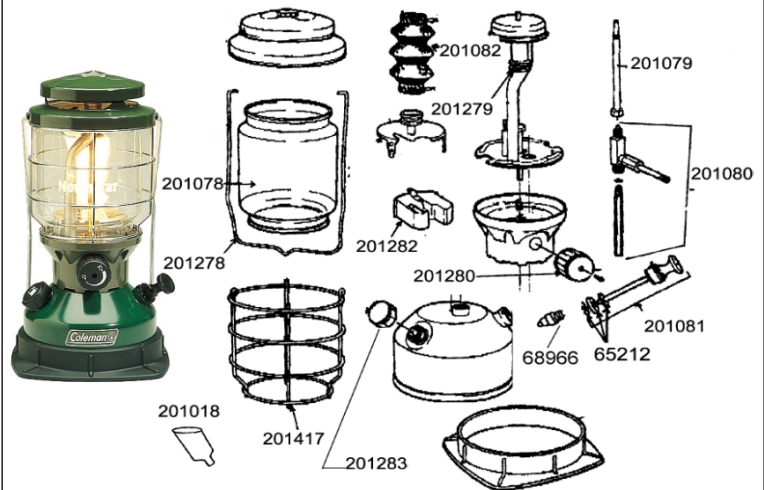

Spare Parts

Coleman 282 Lantern

Coleman 285 Lantern

Coleman 295 Lantern

Coleman NorthStar

Image Ref	LCM Ref	Description	
65210	H-COL-214A0461	Globe (Dia 110mm)	
65212	H-COL-216A5091	Pump Cup Package	
68966	H-COL-68966	Check Valve	Special Order Item
201018	H-COL-5103A700T	Filter Funnel	
201019	H-COL-220C1401	Filler Cap	
201029	H-COL-201029	Air Stem & Check Valve	Special Order Item
201030	H-COL-220A6201	Pump Repair Kit	
201031	H-COL-285-5891	Generator	
201032	H-COL-282-5571	Valve Assembly	
201033	H-COL-21A101G	Pk of 3 Instadip Sock Mantles	
201059	H-COL-295-5891	Generator	
201061	H-COL-220-4411	2 x Ball Nut Cap Screws	
201062	H-COL-201062	U Clip	Special Order Item
201064	H-COL-201064	Knob & Screw	Special Order Item
201078	H-COL-2000-043 R	Globe	
201079	H-COL-2000-589 R	Generator	
201080	H-COL-2000-635 1	Valve Assembly	

Image Ref	LCM Ref	Description	
201081	H-COL-2000-520R	North Star Pump Ass embly	
201082	H-COL-INSTACLIP	Instadip Tube Mantles	
201193	H-COL-690A048	Globe (Dia 125mm)	
201278	H-COL-201278	Bail	Special Order Item
201279	H-COL-201279	Burner Assembly	Special Order Item
201280	H-COL-2000-1491	Control Knob	
201282	H-COL-2000-5801	Electronic Ignition Module	
201283	H-COL-2000-5411	Filler Cap	
201288	H-COL-201288	Heat Shield	Special Order Item
201290	H-COL-201290	Burner Assembly	Special Order Item
201293	H-COL-201293	Feed Tube Assembly	Special Order Item
201295	H-COL-201295	Heat Shield	Special Order Item
201296	H-COL-201296	Burner Assembly	Special Order Item
201298	H-COL-295-6571	Valve Assembly	
201299	H-COL-201299	Feed Tube Assembly	Special Order Item
201417	H-COL-201417	Globe Guard	Special Order Item
201418	H-COL-201417	Cap & Bail	Special Order Item
N/A	H-COL-639-1091	NorthStar Pump Cup Only	