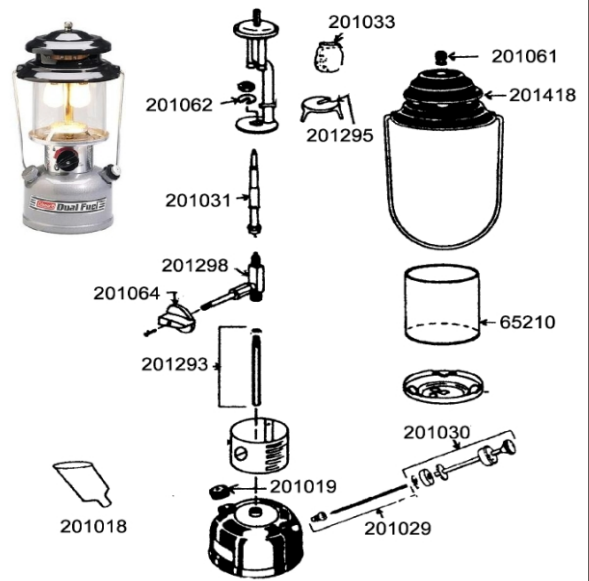

Spare Parts

Coleman 282 Lantern

Coleman 285 Lantern

Coleman 295 Lantern

Coleman NorthStar

Image Ref	LCM Ref	Description	
65210	H-COL-214A0461	Globe (Dia 110mm)	
65212	H-COL-216A5091	Pump Cup Package	
68966	H-COL-68966	Check Valve	Special Order Item
201018	H-COL-5103A700T	Filter Funnel	
201019	H-COL-220C1401	Filler Cap	
201029	H-COL-201029	Air Stem & Check Valve	Special Order Item
201030	H-COL-220A6201	Pump Repair Kit	
201031	H-COL-285-5891	Generator	
201032	H-COL-282-5571	Valve Assembly	
201033	H-COL-21A101G	Pk of 3 Instadip Sock Mantles	
201059	H-COL-295-5891	Generator	
201061	H-COL-220-4411	2 x Ball Nut Cap Screws	
201062	H-COL-201062	U Clip	Special Order Item
201064	H-COL-201064	Knob & Screw	Special Order Item
201078	H-COL-2000-043 R	Globe	
201079	H-COL-2000-589 R	Generator	
201080	H-COL-2000-635 1	Valve Assembly	

Image Ref	LCM Ref	Description	
201081	H-COL-2000-520R	North Star Pump Ass embly	
201082	H-COL-INSTACLIP	Instadip Tube Mantles	
201193	H-COL-690A048	Globe (Dia 125mm)	
201278	H-COL-201278	Bail	Special Order Item
201279	H-COL-201279	Burner Assembly	Special Order Item
201280	H-COL-2000-1491	Control Knob	
201282	H-COL-2000-5801	Electronic Ignition Module	
201283	H-COL-2000-5411	Filler Cap	
201288	H-COL-201288	Heat Shield	Special Order Item
201290	H-COL-201290	Burner Assembly	Special Order Item
201293	H-COL-201293	Feed Tube Assembly	Special Order Item
201295	H-COL-201295	Heat Shield	Special Order Item
201296	H-COL-201296	Burner Assembly	Special Order Item
201298	H-COL-295-6571	Valve Assembly	
201299	H-COL-201299	Feed Tube Assembly	Special Order Item
201417	H-COL-201417	Globe Guard	Special Order Item
201418	H-COL-201417	Cap & Bail	Special Order Item
N/A	H-COL-639-1091	NorthStar Pump Cup Only	