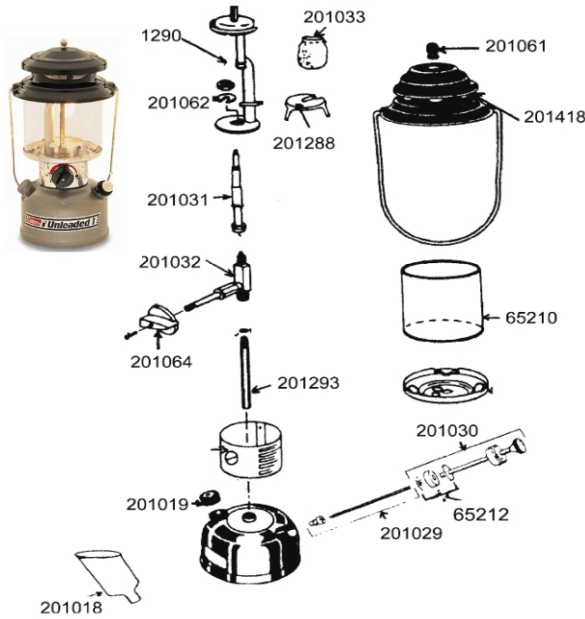

Spare Parts

Coleman 282 Lantern

Coleman 285 Lantern

Coleman 295 Lantern

Coleman NorthStar

Image Ref	LCM Ref	Description	
65210	H-COL-214A0461	Globe (Dia 110mm)	
65212	H-COL-216A5091	Pump Cup Package	
68966	H-COL-68966	Check Valve	Special Order Item
201018	H-COL-5103A700T	Filter Funnel	
201019	H-COL-220C1401	Filler Cap	
201029	H-COL-201029	Air Stem & Check Valve	Special Order Item
201030	H-COL-220A6201	Pump Repair Kit	
201031	H-COL-285-5891	Generator	
201032	H-COL-282-5571	Valve Assembly	
201033	H-COL-21A101G	Pk of 3 Instadip Sock Mantles	
201059	H-COL-295-5891	Generator	
201061	H-COL-220-4411	2 x Ball Nut Cap Screws	
201062	H-COL-201062	U Clip	Special Order Item
201064	H-COL-201064	Knob & Screw	Special Order Item
201078	H-COL-2000-043 R	Globe	
201079	H-COL-2000-589 R	Generator	
201080	H-COL-2000-635 1	Valve Assembly	

Image Ref	LCM Ref	Description	
201081	H-COL-2000-520R	North Star Pump Ass embly	
201082	H-COL-INSTACLIP	Instadip Tube Mantles	
201193	H-COL-690A048	Globe (Dia 125mm)	
201278	H-COL-201278	Bail	Special Order Item
201279	H-COL-201279	Burner Assembly	Special Order Item
201280	H-COL-2000-1491	Control Knob	
201282	H-COL-2000-5801	Electronic Ignition Module	
201283	H-COL-2000-5411	Filler Cap	
201288	H-COL-201288	Heat Shield	Special Order Item
201290	H-COL-201290	Burner Assembly	Special Order Item
201293	H-COL-201293	Feed Tube Assembly	Special Order Item
201295	H-COL-201295	Heat Shield	Special Order Item
201296	H-COL-201296	Burner Assembly	Special Order Item
201298	H-COL-295-6571	Valve Assembly	
201299	H-COL-201299	Feed Tube Assembly	Special Order Item
201417	H-COL-201417	Globe Guard	Special Order Item
201418	H-COL-201417	Cap & Bail	Special Order Item
N/A	H-COL-639-1091	NorthStar Pump Cup Only	