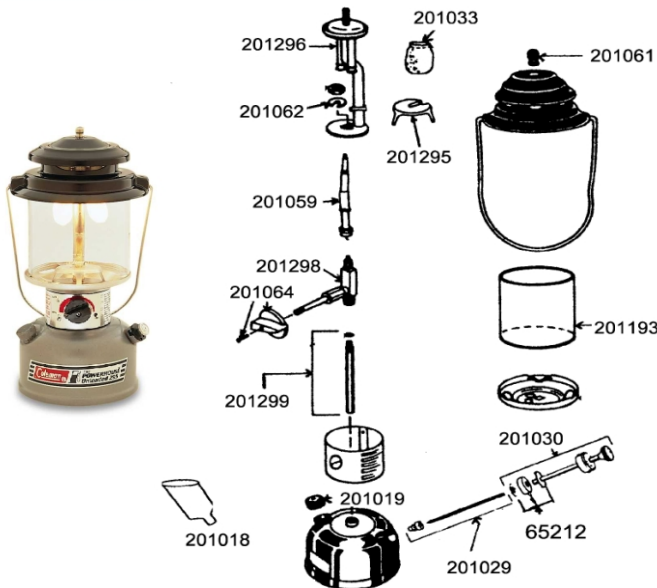

Spare Parts

Coleman 282 Lantern

Coleman 285 Lantern

Coleman 295 Lantern

Coleman NorthStar

Image Ref	LCM Ref	Description	
65210	H-COL-214A0461	Globe (Dia 110mm)	
65212	H-COL-216A5091	Pump Cup Package	
68966	H-COL-68966	Check Valve	Special Order Item
201018	H-COL-5103A700T	Filter Funnel	
201019	H-COL-220C1401	Filler Cap	
201029	H-COL-201029	Air Stem & Check Valve	Special Order Item
201030	H-COL-220A6201	Pump Repair Kit	
201031	H-COL-285-5891	Generator	
201032	H-COL-282-5571	Valve Assembly	
201033	H-COL-21A101G	Pk of 3 Instadip Sock Mantles	
201059	H-COL-295-5891	Generator	
201061	H-COL-220-4411	2 x Ball Nut Cap Screws	
201062	H-COL-201062	U Clip	Special Order Item
201064	H-COL-201064	Knob & Screw	Special Order Item
201078	H-COL-2000-043 R	Globe	
201079	H-COL-2000-589 R	Generator	
201080	H-COL-2000-635 1	Valve Assembly	

Image Ref	LCM Ref	Description	
201081	H-COL-2000-520R	North Star Pump Ass embly	
201082	H-COL-INSTACLIP	Instadip Tube Mantles	
201193	H-COL-690A048	Globe (Dia 125mm)	
201278	H-COL-201278	Bail	Special Order Item
201279	H-COL-201279	Burner Assembly	Special Order Item
201280	H-COL-2000-1491	Control Knob	
201282	H-COL-2000-5801	Electronic Ignition Module	
201283	H-COL-2000-5411	Filler Cap	
201288	H-COL-201288	Heat Shield	Special Order Item
201290	H-COL-201290	Burner Assembly	Special Order Item
201293	H-COL-201293	Feed Tube Assembly	Special Order Item
201295	H-COL-201295	Heat Shield	Special Order Item
201296	H-COL-201296	Burner Assembly	Special Order Item
201298	H-COL-295-6571	Valve Assembly	
201299	H-COL-201299	Feed Tube Assembly	Special Order Item
201417	H-COL-201417	Globe Guard	Special Order Item
201418	H-COL-201417	Cap & Bail	Special Order Item
N/A	H-COL-639-1091	NorthStar Pump Cup Only	